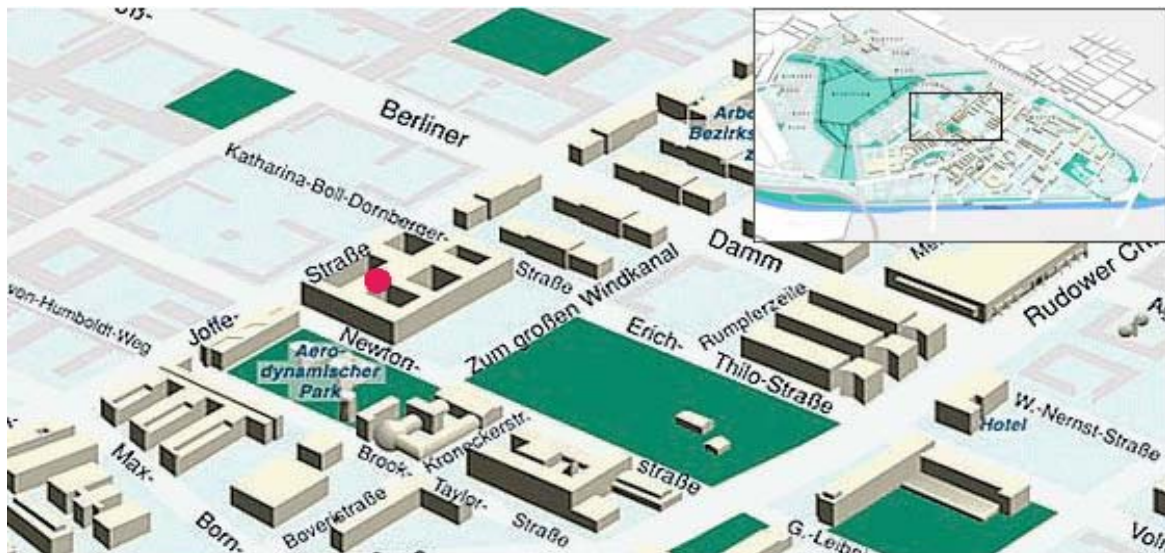

International Photonics Cluster Summer School

Berlin • Tucson • Ottawa

"Adaptive Optics and Microoptics"
07th -11th August 2006, Berlin, Germany

Humboldt-Universität zu Berlin - Institut für Physik

Newtonstraße 15, 12489 Berlin

Contact person:	Herr Prof. Dr. Fritz Henneberger
Phone:	2093 - 7670
Fax:	2093 - 7886
Email:	henne@physik.hu-berlin.de
Internet:	www.physik.hu-berlin.de
Branches:	Forschung, Schulen und Bildung, Universitäre Einrichtungen
Technology Field:	Photonics and Optical Technologies

Hotel

Gästehaus am Campus

Rudower Chaussee 14 - 12489 Berlin, Tel: 030 - 756-56-100, Fax: 030 - 756-56-165
Email: gaestehaus@am-campus.de , Internet: www.am-campus.de

Hotel am Campus

Rudower Chaussee 14 - 12489 Berlin, Tel: 030 - 756-56-0, Fax: 030 - 756-56-155
Email: hotel@am-campus.de , Internet: www.am-campus.de

ibis Berlin Adlershof

Rudower Chaussee 15 - 12489 Berlin, Tel: 030 / 678220, Fax: 030 / 678221000
Internet: www.ibishotel.com

Supported by: