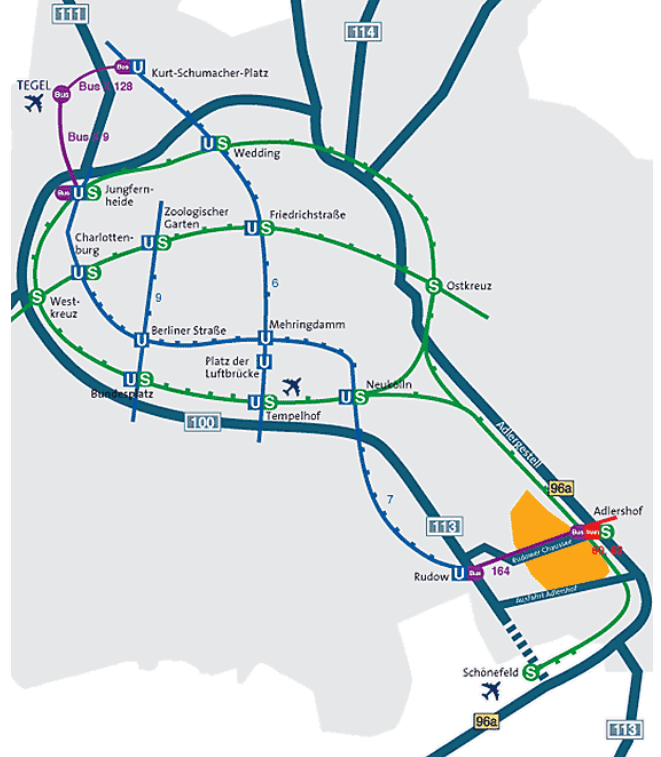

From Inner City Highway (Stadtautobahn)

- Take Inner City Highway to Schönefeld Airport
- Exit Adlershof

From City Center Alexanderplatz

- Take B 96a to Schönefeld Airport
- At the S-Bahn Adlershof turn right to Rudower Chaussee

by public transport

From Schönefeld Airport

- take S-Bahn S 9 or S 45 (3 stops) to S-Bahn Adlershof

From Tempelhof Airport

- take subway (U-Bahn) from "Platz der Luftbrücke", U 6 to Tempelhof (2 stops)
- then take S-Bahn S 45 or S 46 to Adlershof

From Tegel Airport

- take Bus TXL to Beusselstraße, then S-Bahn S 46 to Adlershof
- or take Bus 109 to Jungfernheide, then S-Bahn S 45 to Adlershof

From Ostbahnhof Trainstation

- take S-Bahn S 9 to Adlershof (approx. 25 min)

From Hauptbahnhof Trainstation

- take S-Bahn S 9 to Adlershof (approx. 40 min)

Supported by:

International Photonics Cluster Summer School

Berlin • Tucson • Ottawa

"Adaptive Optics and Microoptics"
07th -11th August 2006, Berlin, Germany