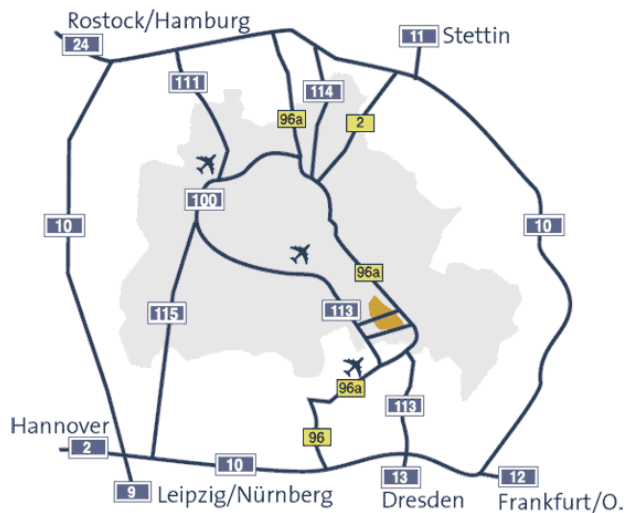

Getting To

International Photonics Cluster Summer School

Berlin • Tucson • Ottawa

"Adaptive Optics and Microoptics"

07th -11th August 2006, Berlin, Germany

by car

From Berliner Ring A10

- At Schönfelder Kreuz turn to A113 to Schönefeld Airport
- Exit Dreieck Treptow (B 96a) to Zentrum (City Center)
- At the S-Bahn Adlershof turn left to Rudower Chaussee

From Inner City Highway (Stadtautobahn)

- Take Inner City Highway to Schönefeld Airport
- Exit Adlershof

From City Center Alexanderplatz

- Take B 96a to Schönefeld Airport
- At the S-Bahn Adlershof turn right to Rudower Chaussee

by public transport

From Schönefeld Airport

- take S-Bahn S 9 or S 45 (3 stops) to S-Bahn Adlershof

From Tempelhof Airport

- take subway (U-Bahn) from "Platz der Luftbrücke", U 6 to Tempelhof (2 stops)
- then take S-Bahn S 45 or S 46 to Adlershof

From Tegel Airport

- take Bus TXL to Beusselstraße, then S-Bahn S 46 to Adlershof
- or take Bus 109 to Jungfernheide, then S-Bahn S 45 to Adlershof

From Ostbahnhof Trainstation

- take S-Bahn S 9 to Adlershof (approx. 25 min)